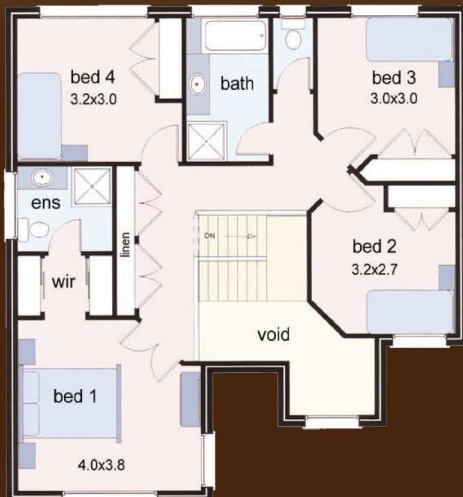

CARRINGTON

HOUSE FEATURES

- 4 Bedrooms
- Kitchen
- Dining
- Family Area
- 2 Bathrooms
- Storage
- Spacious Double Garage
- Porch

HOUSE AREAS

Bottom Floor Living 110.2m²
 Top Floor Living 98.0m²
 Garage 38.1m²
 Porch 3.60m²
TOTAL AREA 249.9m²

WIDTH x LENGTH

16.07m x 13.91m